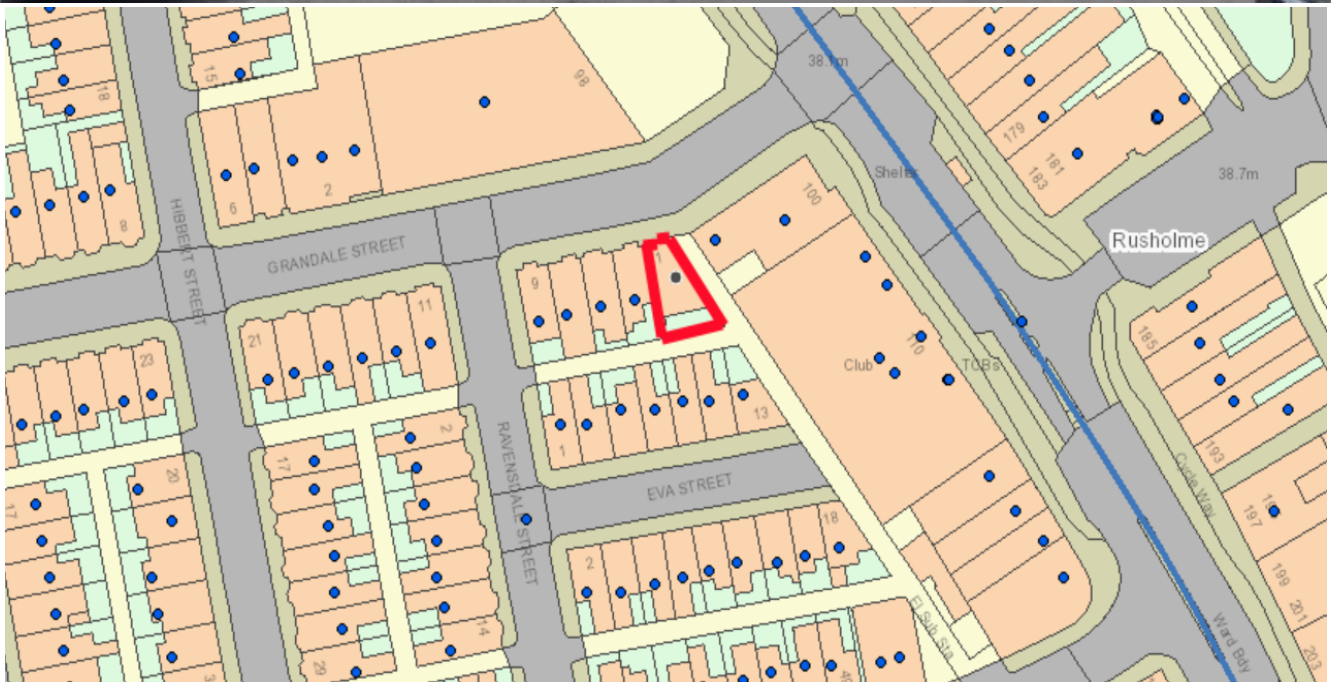

# Dream Restaurant - 1 Grandale Street, Manchester, M14 5WS

Premises Licensing, Manchester City Council

© Crown copyright and database rights 2018. Ordnance Survey 100019568.

The premises lies approximately within the area marked on the map below

**PREMISE NAME:** Dream Restaurant

**PREMISE ADDRESS:** 1 Grandale Street, Manchester, M14 5WS

**WARD:** Moss Side

**HEARING DATE:** 17/07/2023